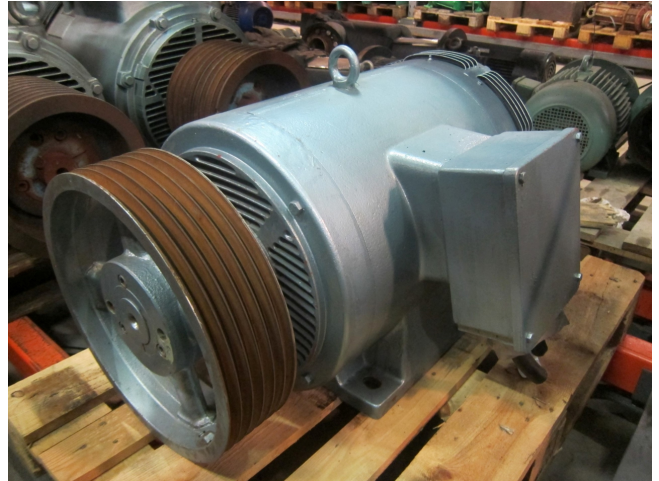

# Schorch AN5250M BB011

## Specifications

Marque	Schorch
Type	AN5250M BB011
kW	90
RPM	1460
50 Hz / 60 Hz	50Hz
Stock	1

### Used Schorch AN5250M BB011

Used electro motor build by Schorch type AN5250M BB011 with 90kW and 1460RPM at 50Hz.